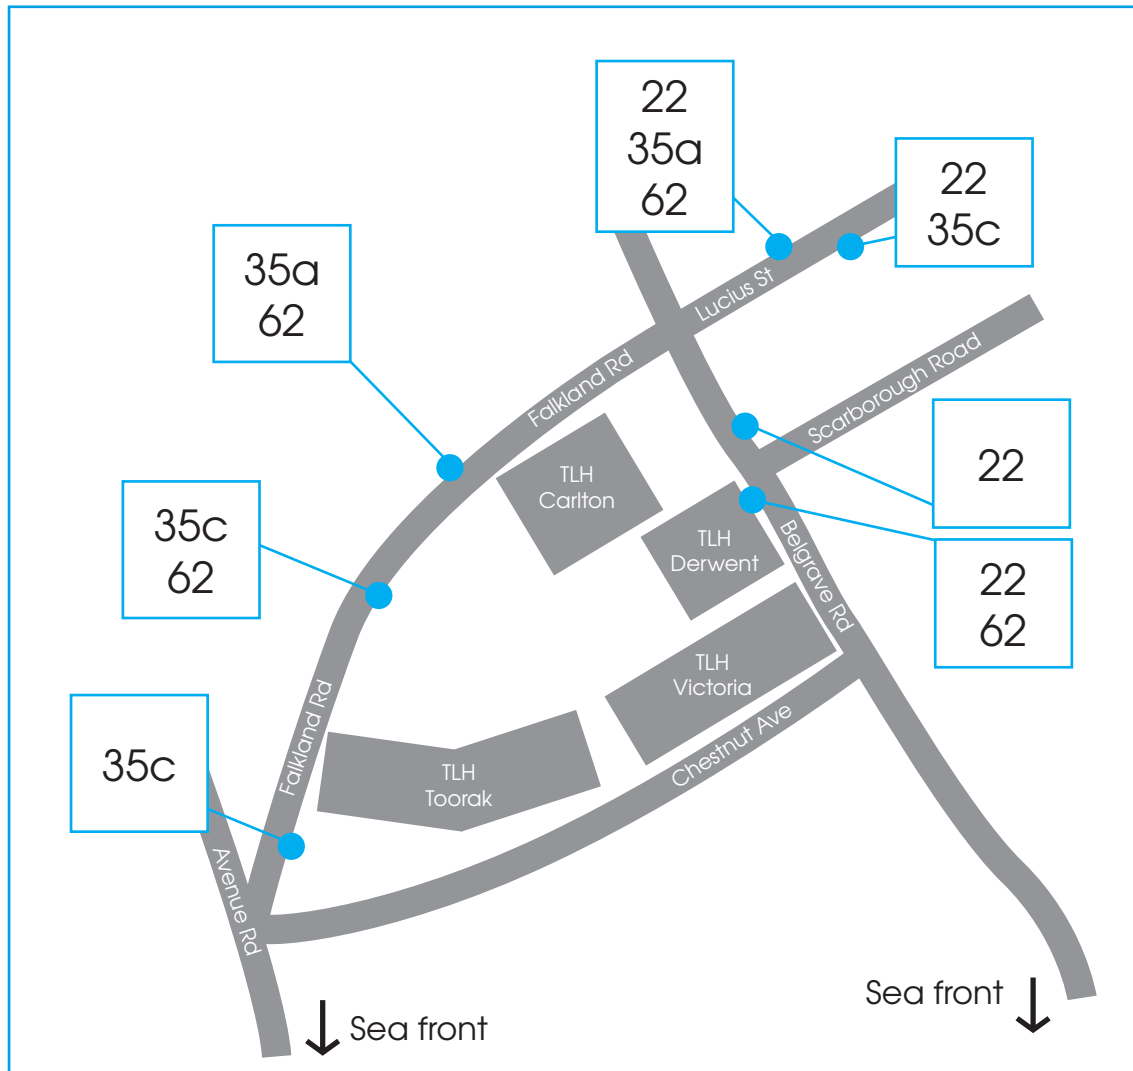

Bus Routes

22

South Devon College, Paignton → Paignton Zoo → Paignton Bus Station → Preston → Corbyn's Head → Torre Abbey Meadows → **TLH Derwent Hotel** → Lucius St → Union St → Strand → St Marychurch Town Hall

35a

Torquay Harbour → Lucius St → **TLH Carlton Hotel, Falkland Road** → Shiphay → Torbay Hospital → The Willows (M&S) → Watcombe → St Marychurch → Torquay Strand

35c

Torquay Strand → Lucius St → **Falkland Road** → Shiphay → Torbay Hospital → The Willows (M&S) → Watcombe → St Marychurch → Torquay Strand

62

The Strand → **TLH Derwent Hotel** → Chelston → Cockington Village → Torre Abbey → Union St → Torquay Harbour → The Strand